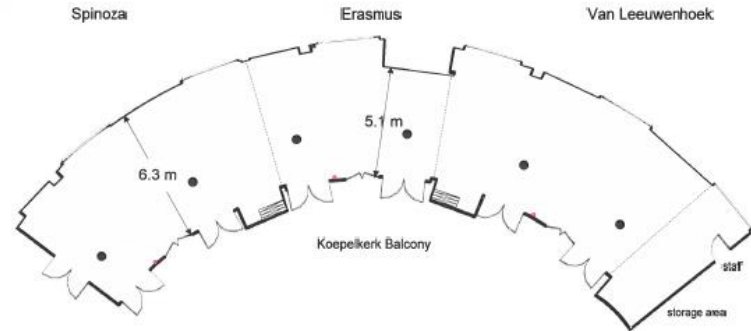

Ideate

#RentHotels
#Rtravel
MEETINGS
IMAGINED
#RentHotelAMS

R
RENAISSANCE®
AMSTERDAM HOTEL

16 Event Rooms: over 1.500m² of flexible meeting space, all located on the ground floor

Decide

Floorplan Meeting Rooms

Renaissance Amsterdam Hotel
Capacity Chart and Dimensions of meeting rooms

	theatre	cabaret	u-shape	classroom	dinner	boardroom	cocktail	square hollow
Koepelkerk							650	
Koepelzaal	375	200	54	200	270		500	78
<i>Koepelzaal Dinner Small Stage (1.60 x2.40) left or right from Organ</i>					250			
<i>Koepelzaal Dinner Larger Stage (7x2.4m)</i>					220			
Balcony	60				90		100	
Foyer							100	
Spinozazaal	40	40	20	30	60	20	90	
Erasmuszaal	35	20	10	10	30	10	40	
Van Leeuwenhoekzaal	60	40	20	30	60	20	100	
Spinoza-, Erasmuszaal	70	65		50	90		140	
Erasmus-, Van Leeuwenhoekzaal	90	75		40	90		140	
Spi-, Er-, Van Leeuwenhoekzaal					160		240	
Piet Heinzaal	40	30	20	30	40	20	40	
Hotel Meeting Rooms								
Atrium Foyer							50	
Hotel MTG Room Foyer							60	
Amsterdam	70	50	27	45	50	26	65	36
Den Haag	70	50	27	45	50	26	65	36
Amsterdam - Den Haag	150	90	51	90	100		120	60
Arnhem						10		
Maastricht						12		
Haarlem	26	10		15	10	12	15	12
Eindhoven	28	10		15	10	12	15	12
Haarlem - Eindhoven	56	30		36	30	24	40	24
Breda	34	10		15	10	12	15	12
Rotterdam	45	20		21	20	18	25	18
Leiden	34	10		15	10	12	15	12
Utrecht	24	10		12	10	12	15	12
Delft	30	20		12	20	18	20	
Utrecht - Delft	can only to be used connecting for coffeebreaks/lunches/dinner/cocktails							
Hotel syndicate						10		