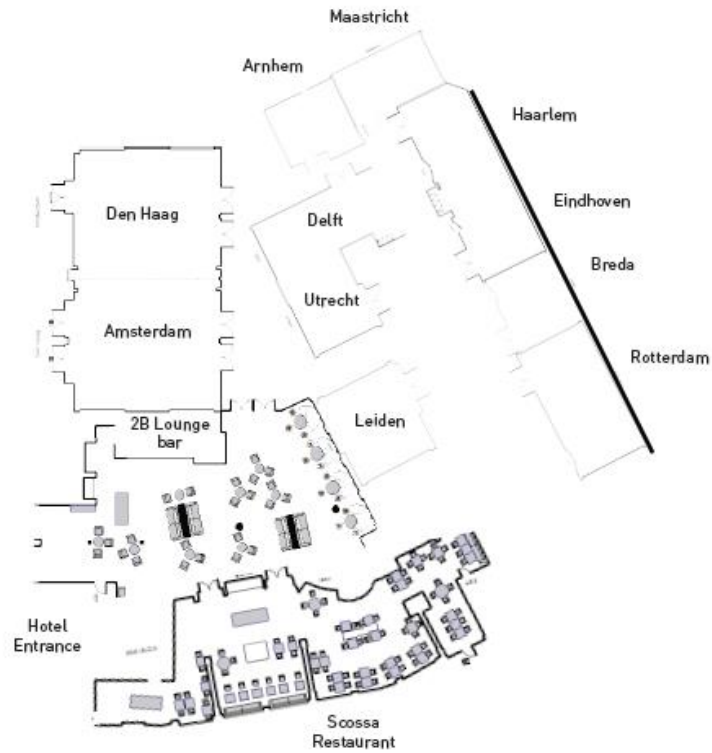

Ideate

#RentHotels
#Rtravel
MEETINGS
IMAGINED
#RentHotelAMS

R
RENAISSANCE®
AMSTERDAM HOTEL

16 Event Rooms: over 1.500m² of flexible meeting space, all located on the ground floor

Decide

Floorplan Meeting Rooms

Renaissance Amsterdam Hotel
Capacity Chart and Dimensions of meeting rooms

	theatre	cabaret	u-shape	classroom	dinner	boardroom	cocktail	square hollow
Koepelkerk							650	
Koepelzaal	375	200	54	200	270		500	78
<i>Koepelzaal Dinner Small Stage (1.60 x2.40) left or right from Organ</i>					250			
<i>Koepelzaal Dinner Larger Stage (7x2.4m)</i>					220			
Balcony	60				90		100	
Foyer							100	
Spinozazaal	40	40	20	30	60	20	90	
Erasmuszaal	35	20	10	10	30	10	40	
Van Leeuwenhoekzaal	60	40	20	30	60	20	100	
Spinoza-, Erasmuszaal	70	65		50	90		140	
Erasmus-, Van Leeuwenhoekzaal	90	75		40	90		140	
Spi-, Er-, Van Leeuwenhoekzaal					160		240	
Piet Heinzaal	40	30	20	30	40	20	40	
Hotel Meeting Rooms								
Atrium Foyer							50	
Hotel MTG Room Foyer							60	
Amsterdam	70	50	27	45	50	26	65	36
Den Haag	70	50	27	45	50	26	65	36
Amsterdam - Den Haag	150	90	51	90	100		120	60
Arnhem						10		
Maastricht						12		
Haarlem	26	10		15	10	12	15	12
Eindhoven	28	10		15	10	12	15	12
Haarlem - Eindhoven	56	30		36	30	24	40	24
Breda	34	10		15	10	12	15	12
Rotterdam	45	20		21	20	18	25	18
Leiden	34	10		15	10	12	15	12
Utrecht	24	10		12	10	12	15	12
Delft	30	20		12	20	18	20	
Utrecht - Delft	can only to be used connecting for coffeebreaks/lunches/dinner/cocktails							
Hotel syndicate						10		