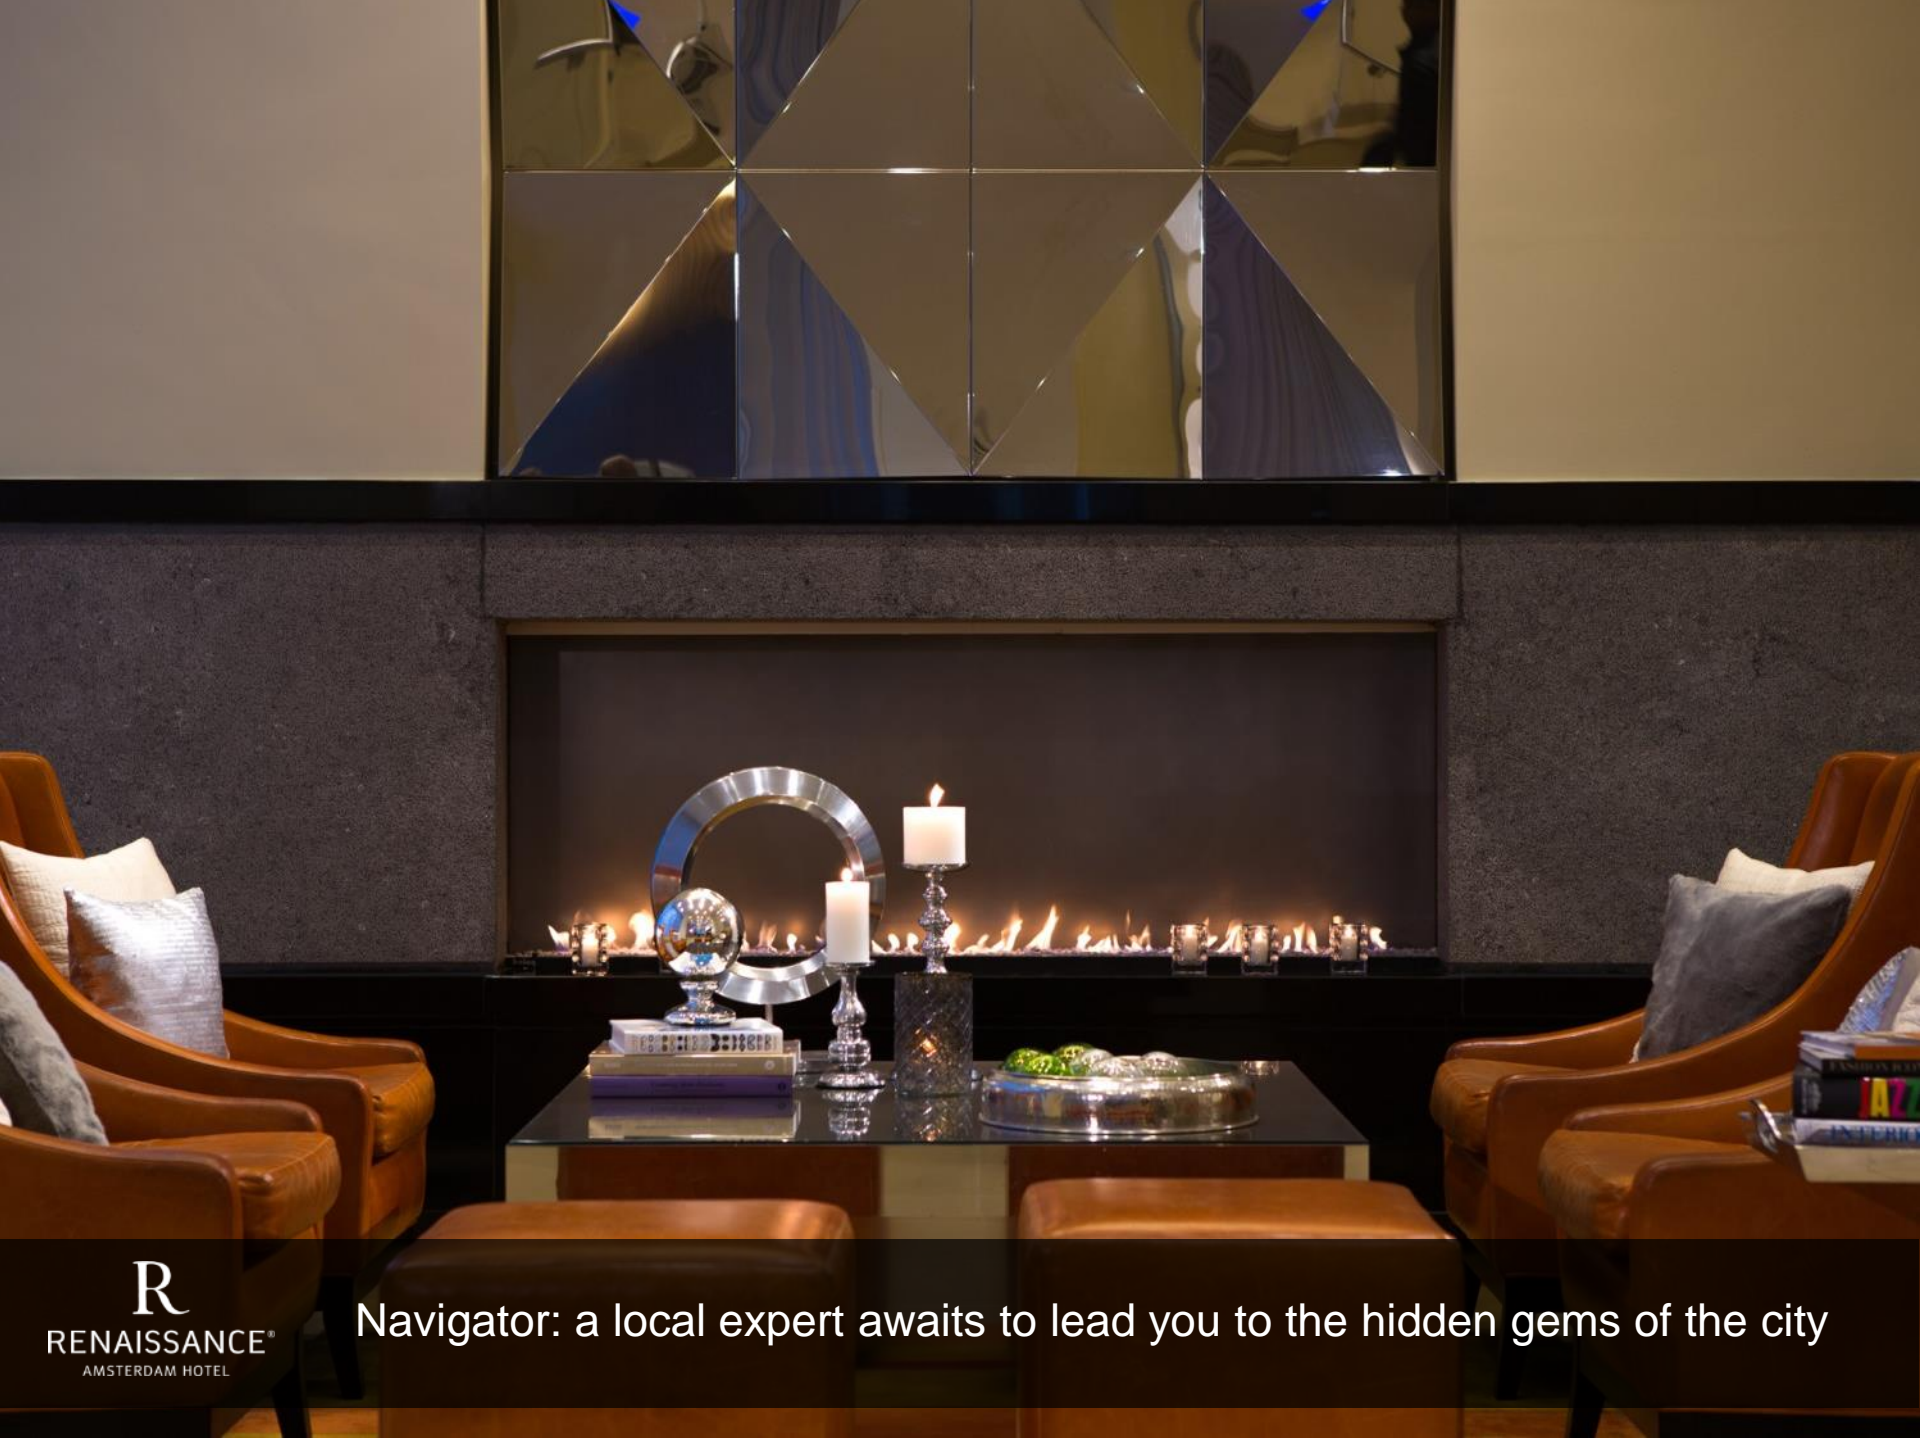

R
RENAISSANCE®
AMSTERDAM HOTEL

Navigator: a local expert awaits to lead you to the hidden gems of the city