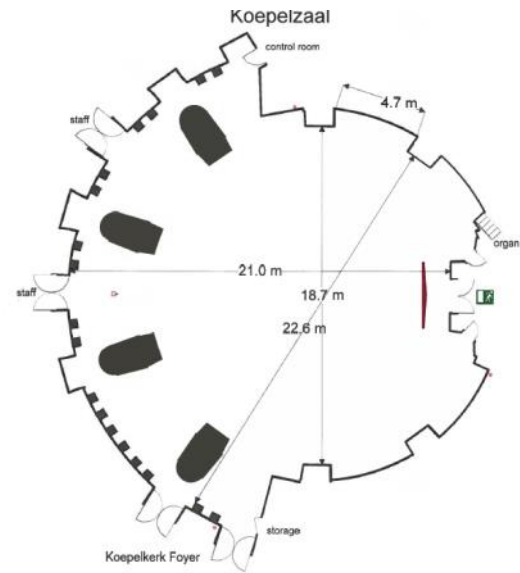

Ideate

#RentHotels
#Rtravel
MEETINGS
IMAGINED
#RentHotelAMS

R
RENAISSANCE®
AMSTERDAM HOTEL

16 Event Rooms: over 1.500m² of flexible meeting space, all located on the ground floor

Decide

Floorplan Meeting Rooms

Renaissance Amsterdam Hotel
Capacity Chart and Dimensions of meeting rooms

	theatre	cabaret	u-shape	classroom	dinner	boardroom	cocktail	square hollow
Koepelkerk							650	
Koepelzaal	375	200	54	200	270		500	78
<i>Koepelzaal Dinner Small Stage (1.60 x2.40) left or right from Organ</i>					250			
<i>Koepelzaal Dinner Larger Stage (7x2.4m)</i>					220			
Balcony	60				90		100	
Foyer							100	
Spinozazaal	40	40	20	30	60	20	90	
Erasmuszaal	35	20	10	10	30	10	40	
Van Leeuwenhoekzaal	60	40	20	30	60	20	100	
Spinoza-, Erasmuszaal	70	65		50	90		140	
Erasmus-, Van Leeuwenhoekzaal	90	75		40	90		140	
Spi-, Er-, Van Leeuwenhoekzaal					160		240	
Piet Heinzaal	40	30	20	30	40	20	40	
Hotel Meeting Rooms								
Atrium Foyer							50	
Hotel MTG Room Foyer							60	
Amsterdam	70	50	27	45	50	26	65	36
Den Haag	70	50	27	45	50	26	65	36
Amsterdam - Den Haag	150	90	51	90	100		120	60
Arnhem						10		
Maastricht						12		
Haarlem	26	10		15	10	12	15	12
Eindhoven	28	10		15	10	12	15	12
Haarlem - Eindhoven	56	30		36	30	24	40	24
Breda	34	10		15	10	12	15	12
Rotterdam	45	20		21	20	18	25	18
Leiden	34	10		15	10	12	15	12
Utrecht	24	10		12	10	12	15	12
Delft	30	20		12	20	18	20	
Utrecht - Delft	can only to be used connecting for coffeebreaks/lunches/dinner/cocktails							
Hotel syndicate						10		